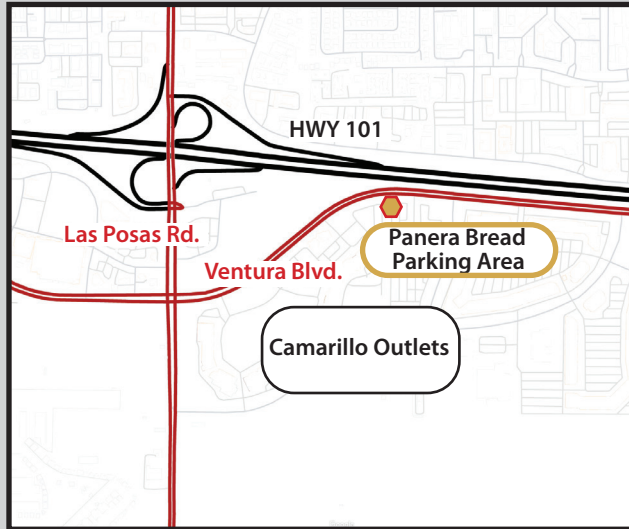

SANTA BARBARA REGION – CARS & COFFEE

Camarillo

First Saturday of the Month
8:00 to 9:30 a.m.

Parking at Camarillo Outlets near Panera Bread
740 Ventura Blvd., Camarillo

Santa Barbara

Second Saturday of the Month
8:00 to 9:30 a.m.

Parking at Leadbetter Beach near Shoreline Beach Cafe
801 Shoreline Dr., Santa Barbara